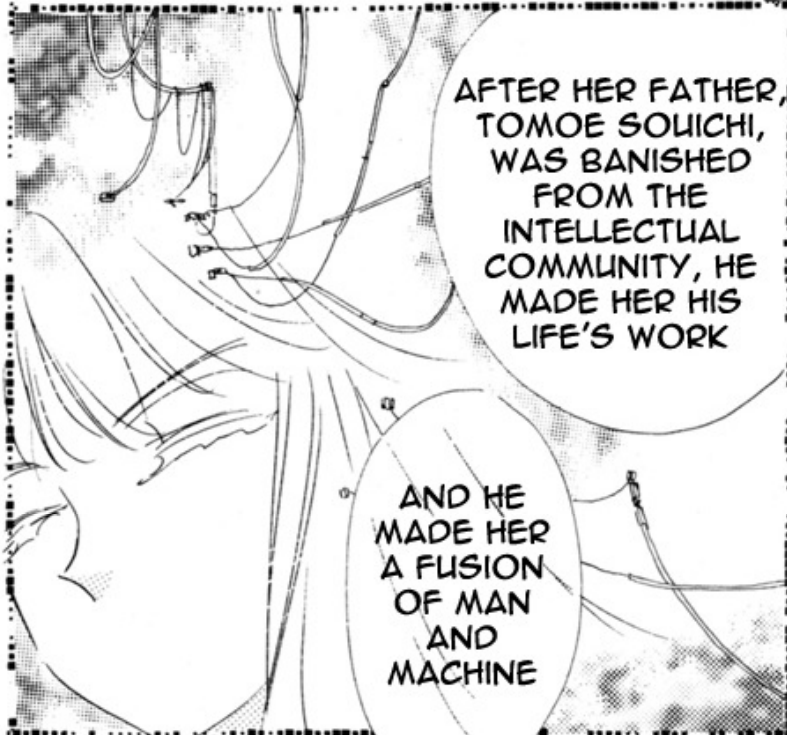

YOU'VE SEEN HER BODY BEFORE, HAVEN'T YOU CHIBIUSA?

IF THERE WERE ANOTHER WAY WE'D USE IT

..BA-DUM

..BA-DUM

THAT GIRL'S BODY ISN'T GOING TO LAST FOR LONG

AFTER HER FATHER, TOMOE SOUICHI, WAS BANISHED FROM THE INTELLECTUAL COMMUNITY, HE MADE HER HIS LIFE'S WORK

AND HE MADE HER A FUSION OF MAN AND MACHINE

SHE WAS IN A SERIOUS ACCIDENT WHEN SHE WAS EIGHT YEARS OLD, AND IT WAS CONSIDERED A MIRACLE THAT SHE AWOKE FROM HER COMA AT ALL

AS A RESULT,
THE GIRL'S
SMALL BODY
HAS BEEN
TOTALLY
EXHAUSTED BY
THE
EXPERIENCE